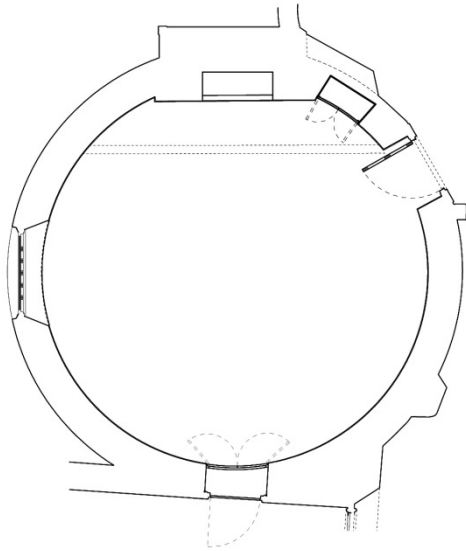

Floor Plans

The Gallery – Dimensions: 4.70 x 17.10m

The Library – Dimensions: 5.30m x 9.0m

Walpole Lecture Room – Diameter: 6.70m

The Café – Dimensions: 3.20m X 17.10m

The Great Parlour – Dimensions: 6.0m X 8.60m