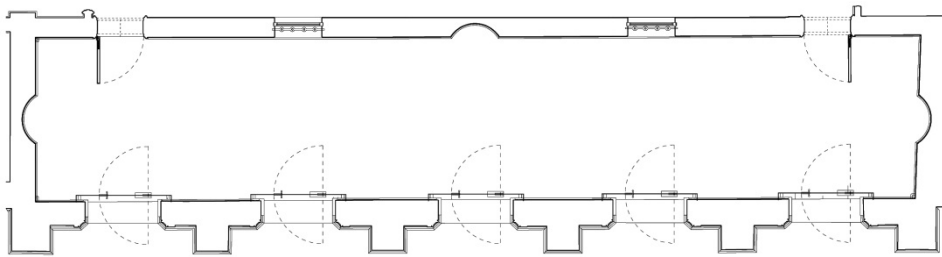

Floor Plans

The Gallery – Dimensions: 4.70 x 17.10m

The Library – Dimensions: 5.30m x 9.0m

Walpole Lecture Room – Diameter: 6.70m

The Café – Dimensions: 3.20m X 17.10m

The Great Parlour – Dimensions: 6.0m X 8.60m