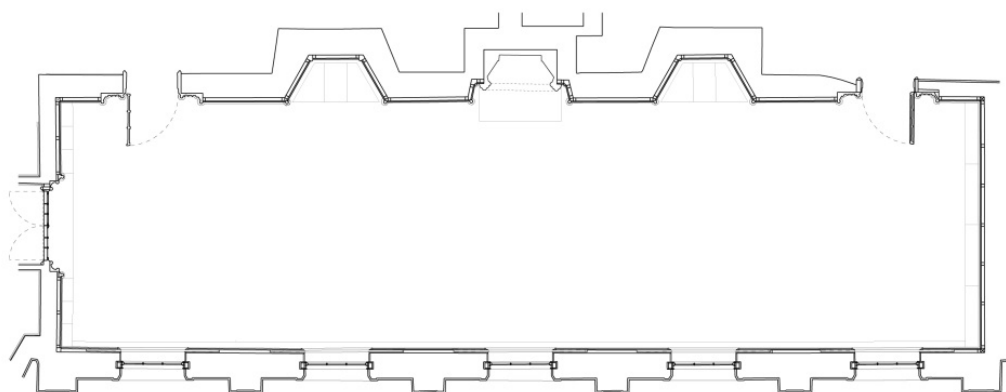

Floor Plans

The Gallery – Dimensions: 4.70 x 17.10m

The Library – Dimensions: 5.30m x 9.0m

Walpole Lecture Room – Diameter: 6.70m

The Café – Dimensions: 3.20m X 17.10m

The Great Parlour – Dimensions: 6.0m X 8.60m