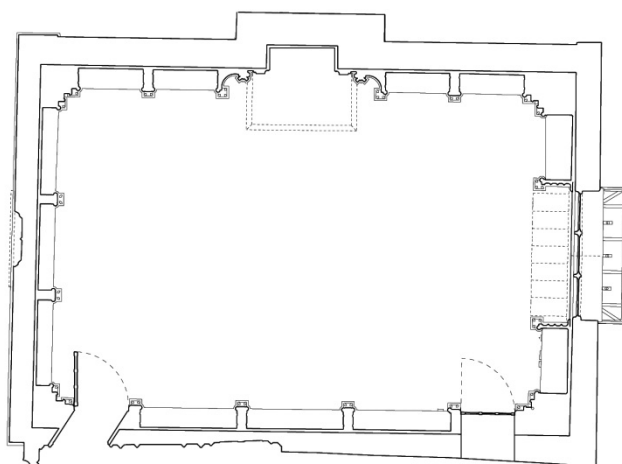

Floor Plans

The Gallery – Dimensions: 4.70 x 17.10m

The Library – Dimensions: 5.30m x 9.0m

Walpole Lecture Room – Diameter: 6.70m

The Café – Dimensions: 3.20m X 17.10m

The Great Parlour – Dimensions: 6.0m X 8.60m